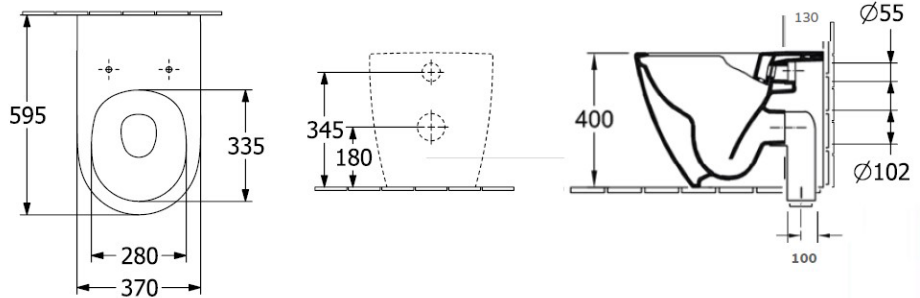

Subway 3.0 TwistFlush Wall Faced Toilet

P Trap | TwistFlush | Soft Close Seat

Product Image

Product Details

Code: 4671T001S4B
Brand: Villeroy & Boch
Range: Subway 3.0
Warranty: 10 Years*
Product Width: 370 mm
Product Depth: 595 mm
WELS: 4 Star 4.5 LPM, Reg #: L07177

Additional Features

Technical Specification

Required Product

Matching In Wall Cistern

Recommended Products

ViConnect 92233300 or 92233400
 Cistern with E100 E200 or E300
 Flushplate

Additional Notes

- TwistFlush
- Fully Smooth Sided
- Soft Close Seat

Installation Instructions

- * S trap set out 100mm
- * P Trap set Out 180mm
- * S Trap Set out 160-180mm with B8080 Vario order separately

*Please visit argentaust.com.au/warranty to view the full warranty

Note: All dimensions are in millimetres and are subject to normal manufacturing variations. Always use the physical product measurements for cut-outs and rough-ins as the technical details shown may differ from the actual product. Use acetic cured silicone sealant. Do not use epoxy type adhesives. Clean with damp cloth. Do not use abrasive cleaners, liquids or pastes.