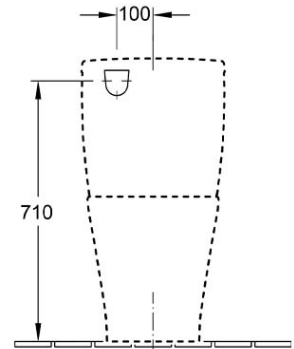

O.novo Style DirectFlush Back To Wall Toilet

S & P Trap

Product Image

Product Details

Code: 4625R101S4DB
Brand: Villeroy & Boch
Range: O.novo Style
Warranty: 10 Years*
Product Width: N/A
Product Depth: N/A
WELS: 4 Star 3.3 LPM, Reg #: L07008

- * Optional Chrome Flush Button Available 8L189861
- * VT102 supplied for 100-150 S Trap set out
- * For 150-210 S trap set out use

*Please visit argentaust.com.au/warranty to view the full warranty

Note: All dimensions are in millimetres and are subject to normal manufacturing variations. Always use the physical product measurements for cut-outs and rough-ins as the technical details shown may differ from the actual product. Use acetic cured silicone sealant. Do not use epoxy type adhesives. Clean with damp cloth. Do not use abrasive cleaners, liquids or pastes.