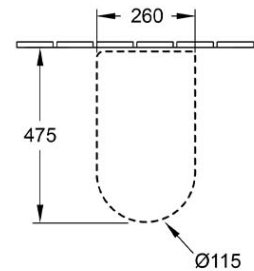

- * Optional Chrome Flush Button Available 8L189861
- * VT102 supplied for 100-150 S Trap set out
- * For 150-210 S trap set out use

*Please visit argentaust.com.au/warranty to view the full warranty

Note: All dimensions are in millimetres and are subject to normal manufacturing variations. Always use the physical product measurements for cut-outs and rough-ins as the technical details shown may differ from the actual product. Use acetic cured silicone sealant. Do not use epoxy type adhesives. Clean with damp cloth. Do not use abrasive cleaners, liquids or pastes.