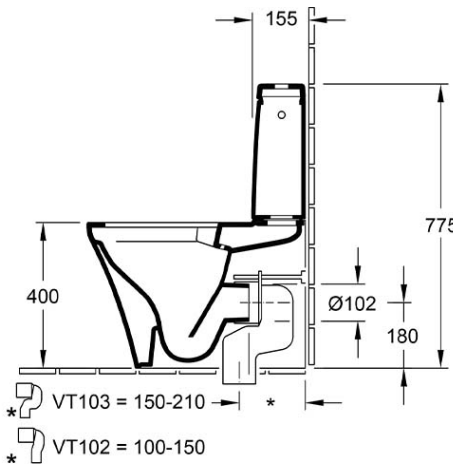

O.novo Style DirectFlush Back To Wall Toilet

S & P Trap

Product Image

Product Details

Code: 4625R101S4DB
Brand: Villeroy & Boch
Range: O.novo Style
Warranty: 10 Years*
Product Width: N/A
Product Depth: N/A
WELS: 4 Star 3.3 LPM, Reg #: L07008

- * Optional Chrome Flush Button Available 8L189861
- * VT102 supplied for 100-150 S Trap set out
- * For 150-210 S trap set out use

*Please visit argentaust.com.au/warranty to view the full warranty

Note: All dimensions are in millimetres and are subject to normal manufacturing variations. Always use the physical product measurements for cut-outs and rough-ins as the technical details shown may differ from the actual product. Use acetic cured silicone sealant. Do not use epoxy type adhesives. Clean with damp cloth. Do not use abrasive cleaners, liquids or pastes.