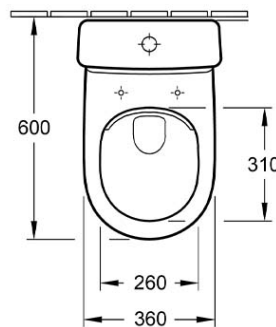

O.novo Style DirectFlush Back To Wall Toilet

S & P Trap

Product Image

Product Details

Code: 4625R101S4DB
Brand: Villeroy & Boch
Range: O.novo Style
Warranty: 10 Years*
Product Width: N/A
Product Depth: N/A
WELS: 4 Star 3.3 LPM, Reg #: L07008

Additional Features

Technical Specification

Required Product

Recommended Products
 Style Matched Basin

Additional Notes

- DirectFlush Rimless technology
- ColourChoice White Flush Button
- Soft Close Seat

Installation Instructions

- * Optional Chrome Flush Button Available 8L189861
- * VT102 supplied for 100-150 S Trap set out
- * For 150-210 S trap set out use

*Please visit argentaust.com.au/warranty to view the full warranty

Note: All dimensions are in millimetres and are subject to normal manufacturing variations. Always use the physical product measurements for cut-outs and rough-ins as the technical details shown may differ from the actual product. Use acetic cured silicone sealant. Do not use epoxy type adhesives. Clean with damp cloth. Do not use abrasive cleaners, liquids or pastes.