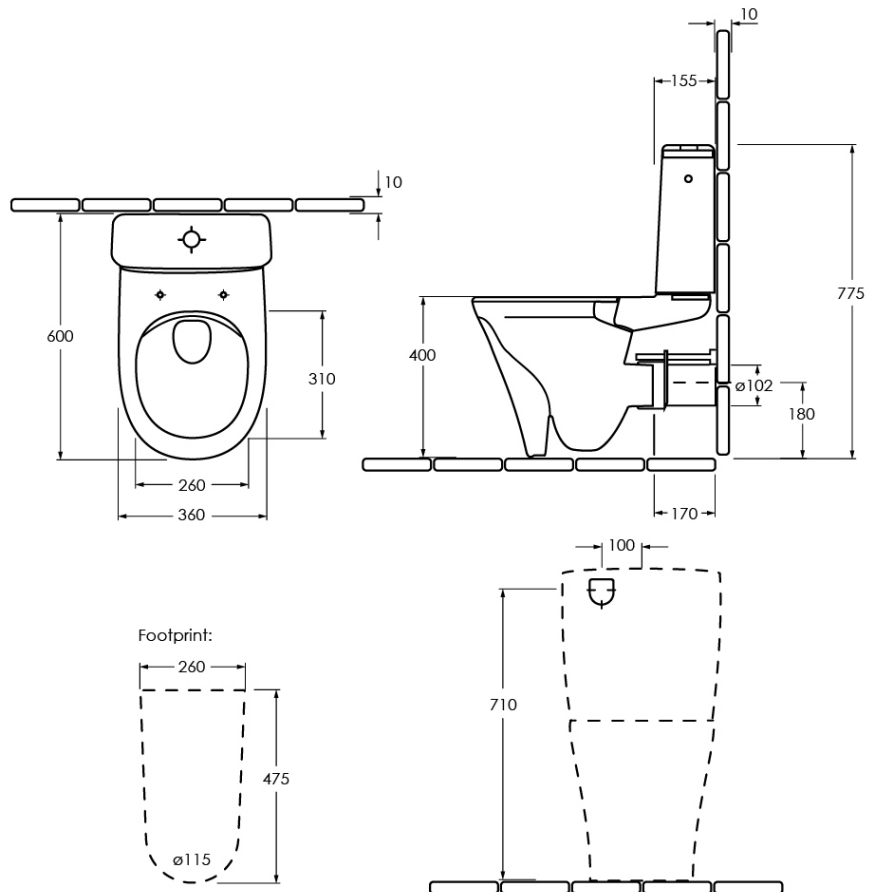

O.novo Style DirectFlush BTW

P Trap, CeramicPlus

Product Image **Product Details**

Code: 4625R0R1S4B
Brand: Villeroy & Boch
Range: O.novo Style
Warranty: 10 Years*
Product Width: N/A
Product Depth: N/A
WELS: 4 Star 3.3 LPM, Reg #: L07008 (V)

Additional Features **Technical Specification**

Required Product

Recommended Products
 Style Matched Basin

Additional Notes

- DirectFlush Rimless technology
- ColourChoice White Flush Button
- Soft Close Seat
- Optional CermaicPlus EasyClean Finish

Installation Instructions
 * Optional Chrome Flush Button Available 8L189861

*Please visit argentaust.com.au/warranty to view the full warranty

Note: All dimensions are in millimetres and are subject to normal manufacturing variations. Always use the physical product measurements for cut-outs and rough-ins as the technical details shown may differ from the actual product. Use acetic cured silicone sealant. Do not use epoxy type adhesives. Clean with damp cloth. Do not use abrasive cleaners, liquids or pastes.