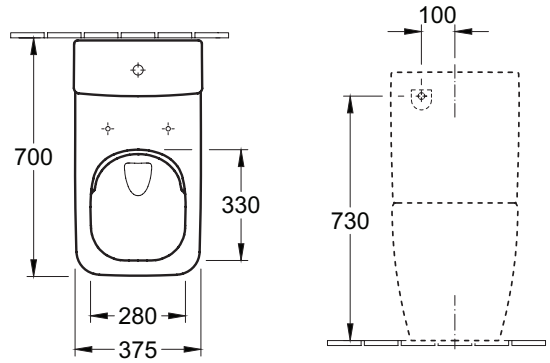

VENTICELLO DIRECTFLUSH BTW TOILET WITH SLIM SEAT

Product Image **Technical Specification**

Description

Venticello DirectFlush BTW Toilet with Slim Seat

- 4612R001S4CB** P-Trap
- 4612R0R1S4CB** P-Trap | CeramicPlus
- 4612R101S4B** S-Trap
- 4612R1R1S4B** S-Trap | CeramicPlus