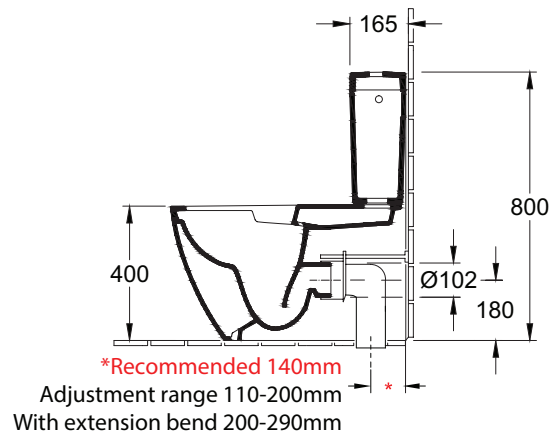

VENTICELLO DIRECTFLUSH BTW TOILET WITH SLIM SEAT

Product Image **Technical Specification**

Description

Venticello DirectFlush BTW Toilet with Slim Seat

- 4612R001S4CB** P-Trap
- 4612R0R1S4CB** P-Trap | CeramicPlus
- 4612R101S4B** S-Trap
- 4612R1R1S4B** S-Trap | CeramicPlus