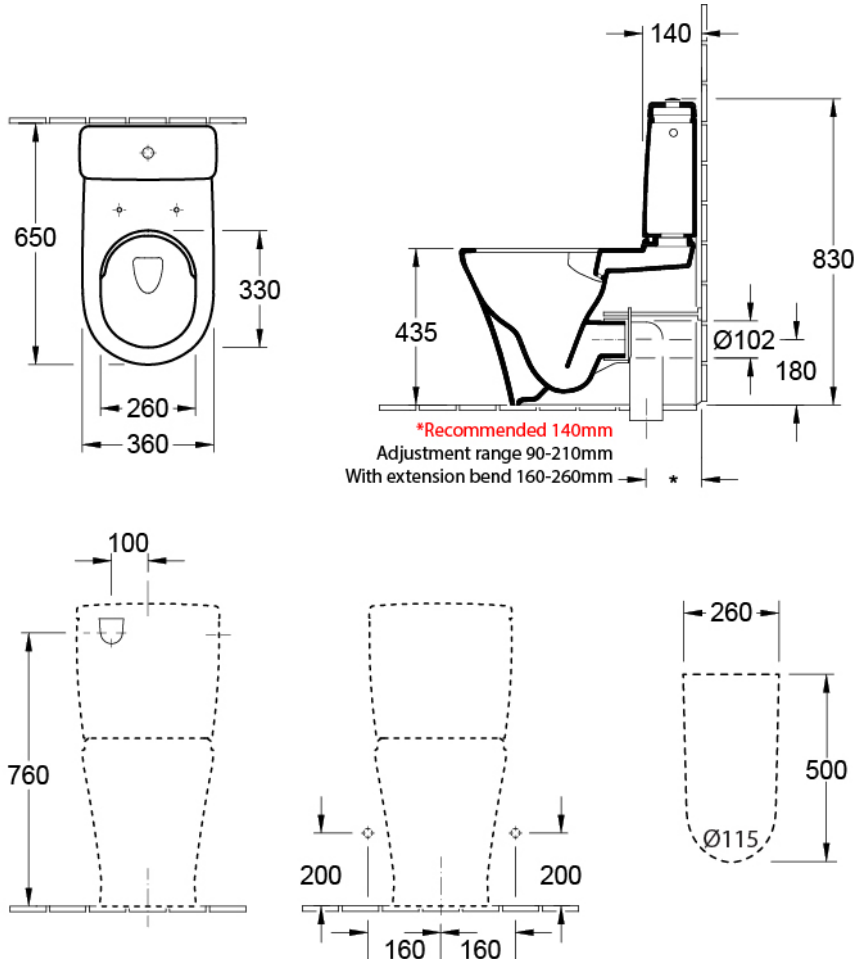

O.novo 2.0 DirectFlush Back To Wall Toilet

S & P Trap | Bottom Entry | Ceramicplus

Product Image

Product Details

Code: 4606F1R1S4DB
Brand: Villeroy & Boch
Range: O.novo 2.0
Warranty: 10 Years*
Product Width: 360 mm
Product Depth: 660 mm
WELS: 4 Star 3.5 LPM, Reg #: L05396

Additional Features

Technical Specification

Required Product

Recommended Products

Matching Villeroy & Boch Basin,
 Optional 8L189861 Chrome Flush
 Button

Additional Notes

- Ambulant Compliant
- CeramicPlus Easy Clean Finish
- DirectFlush Technology
- Soft Close seat
- Bottom Water Entry
- Includes 8L189968 White Button

Installation Instructions

- * Rec set out 140mm
- * S trap set out 90 - 210mm
- * 160 - 260mm with Optional VT103 Vario

*Please visit argentaust.com.au/warranty to view the full warranty

Note: All dimensions are in millimetres and are subject to normal manufacturing variations. Always use the physical product measurements for cut-outs and rough-ins as the technical details shown may differ from the actual product. Use acetic cured silicone sealant. Do not use epoxy type adhesives. Clean with damp cloth. Do not use abrasive cleaners, liquids or pastes.