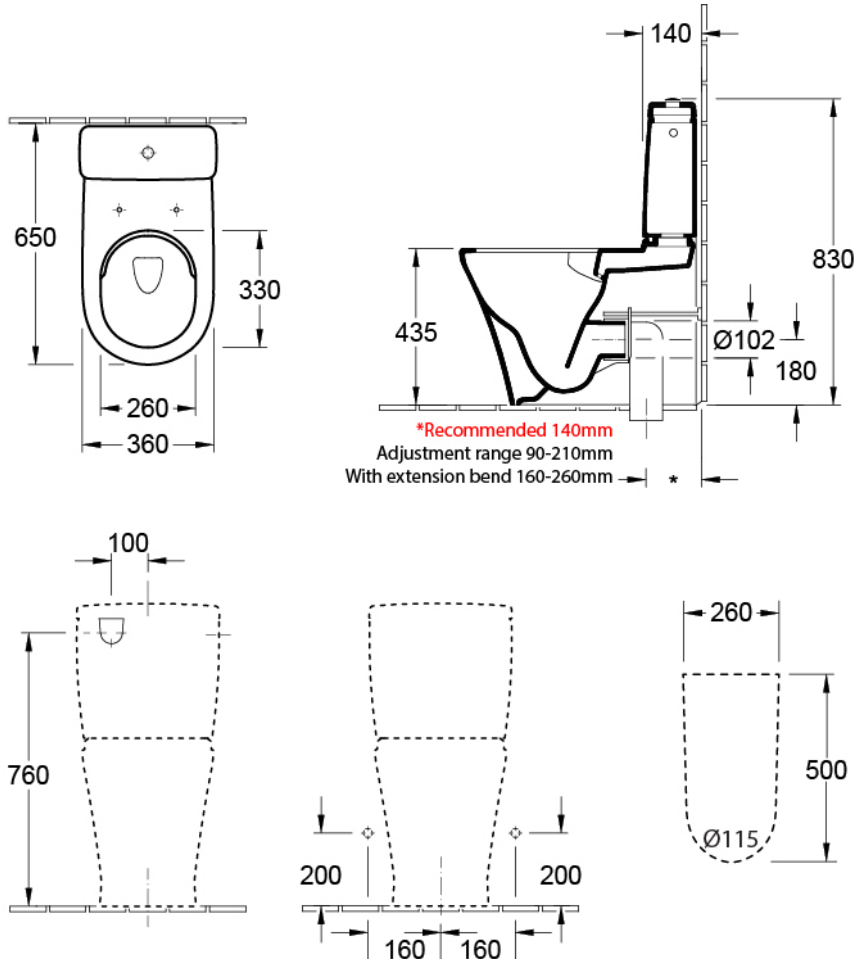

O.novo 2.0 DirectFlush Back To Wall Toilet

S & P Trap | Bottom Entry | Slim Seat | Ceramicplus

Product Image **Product Details**

Code: 4606F1R1L4DB
Brand: Villeroy & Boch
Range: O.novo 2.0
Warranty: 10 Years*
Product Width: 360 mm
Product Depth: 660 mm
WELS: 4 Star 3.5 LPM, Reg #: L05396

Additional Features **Technical Specification**

Required Product

Recommended Products
 Matching Villeroy & Boch Basin,
 Optional 8L189861 Chrome Flush
 Button

Additional Notes

- CeramicPlus Easy Clean Finish
- DirectFlush Technology
- Slim Soft Close seat
- Bottom Water Entry
- Includes 8L189968 White Button

Installation Instructions

- * Rec set out 140mm
- * S trap set out 90 - 210mm
- * 160 - 260mm with Optional VT103 Vario

*Please visit argentaust.com.au/warranty to view the full warranty

Note: All dimensions are in millimetres and are subject to normal manufacturing variations. Always use the physical product measurements for cut-outs and rough-ins as the technical details shown may differ from the actual product. Use acetic cured silicone sealant. Do not use epoxy type adhesives. Clean with damp cloth. Do not use abrasive cleaners, liquids or pastes.