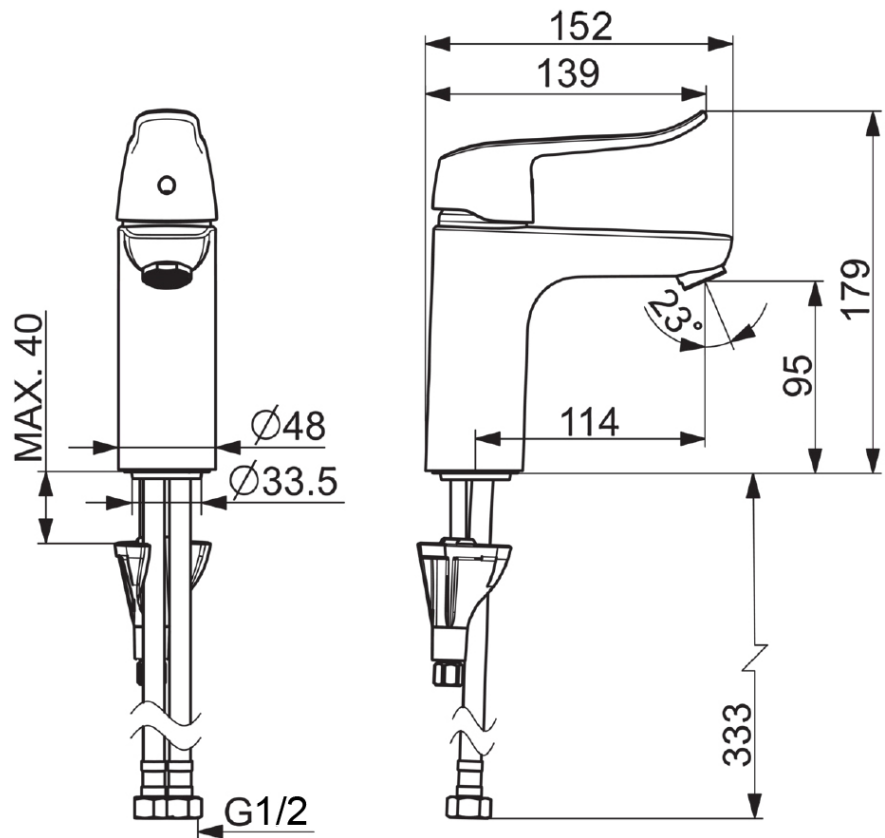

Prado Care Basin Mixer

Product Image

Product Details

| | |
|--------------|-----------------------------|
| Code: | 460222060037 |
| Brand: | Hansa |
| Range: | Prado Care |
| Warranty: | 15 Years* |
| WELS: | 5 Star 5 LPM, Reg #: T38090 |

Additional Features

Technical Specification

Required Product

Recommended Products

506699060037 Matching Shower Mixer Trim

Additional Notes

- German Engineered
- Quick Fit Installation
- 40mm Cartridge
- AS1428 Dimensionally Compliant
- Flexible 1/2" Tails.

Installation Instructions

* One Handed Quick Fit Installation under bench Kit

*Please visit argentaust.com.au/warranty to view the full warranty

Note: All dimensions are in millimetres and are subject to normal manufacturing variations. Always use the physical product measurements for cut-outs and rough-ins as the technical details shown may differ from the actual product. Use acetic cured silicone sealant. Do not use epoxy type adhesives. Clean with damp cloth. Do not use abrasive cleaners, liquids or pastes.