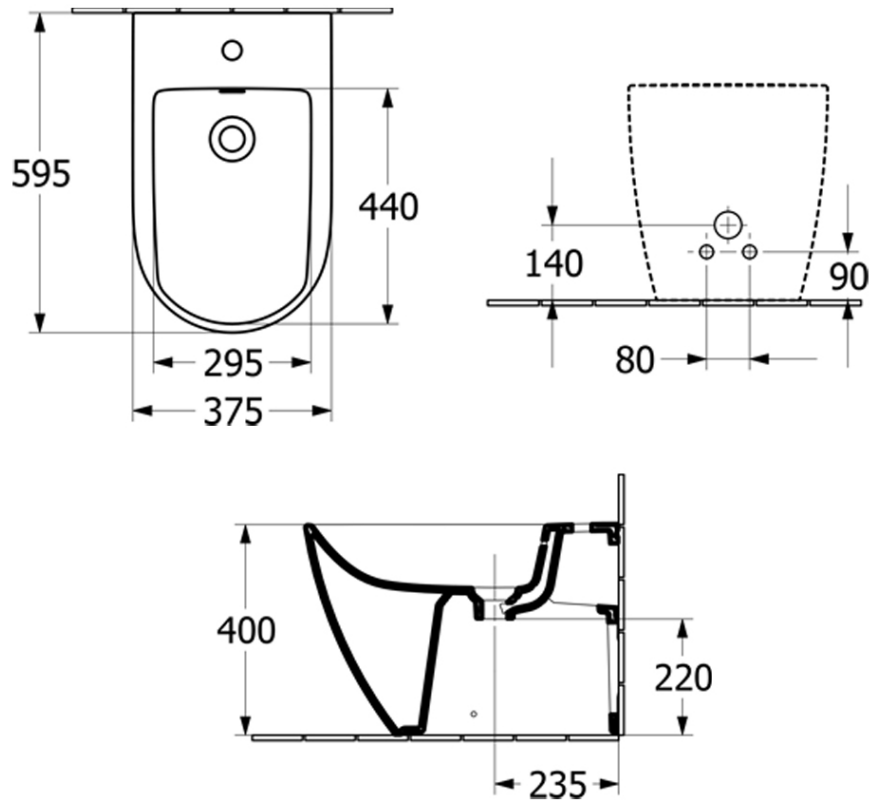

Subway 3.0 WF Bidet

1 Tap Hole

Product Image

Product Details

Code:	44710001CB
Brand:	Villeroy & Boch
Range:	SUBWAY 3.3
Warranty:	10 Years*
Product Width:	N/A
Product Depth:	N/A
WELS:	N/A

Additional Features

Technical Specification

Required Product
MATCHING WALL FACED OR BTW TOILET

Recommended Products
SUBWAY 3.0 4671 SERIES

Additional Notes
• SLIM EDGE DESIGN

*Please visit argentaust.com.au/warranty to view the full warranty

Note: All dimensions are in millimetres and are subject to normal manufacturing variations. Always use the physical product measurements for cut-outs and rough-ins as the technical details shown may differ from the actual product. Use acetic cured silicone sealant. Do not use epoxy type adhesives. Clean with damp cloth. Do not use abrasive cleaners, liquids or pastes.