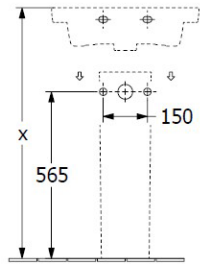

Additional Features

Technical Specification

Required Product
32mm Waste

Recommended Products
K316-D Pop Up Waste Series

Additional Notes

- TitanCeram Slim Edge Basin with Offset Slot Overflow

Installation Instructions

* Supplied with 9961 Mounting set

*Please visit argentaust.com.au/warranty to view the full warranty

Note: All dimensions are in millimetres and are subject to normal manufacturing variations. Always use the physical product measurements for cut-outs and rough-ins as the technical details shown may differ from the actual product. Use acetic cured silicone sealant. Do not use epoxy type adhesives. Clean with damp cloth. Do not use abrasive cleaners, liquids or pastes.