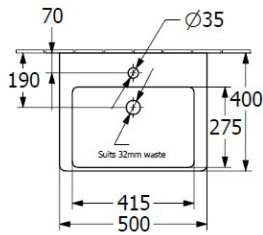

Additional Features

Technical Specification

Required Product
32mm Waste

Recommended Products
K316-D Pop Up Waste Series

Additional Notes

- TitanCeram Slim Edge Basin with Offset Slot Overflow

Installation Instructions

* Supplied with 9961 Mounting set

*Please visit argentaust.com.au/warranty to view the full warranty

Note: All dimensions are in millimetres and are subject to normal manufacturing variations. Always use the physical product measurements for cut-outs and rough-ins as the technical details shown may differ from the actual product. Use acetic cured silicone sealant. Do not use epoxy type adhesives. Clean with damp cloth. Do not use abrasive cleaners, liquids or pastes.