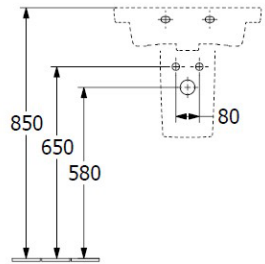

Subway 3.0 500 Wall Basin

Stone White, 1 Tap hole, Slot Overflow, TitanCeram

Product Image

Product Details

Code:	437050RWCB
Brand:	Villeroy & Boch
Range:	Subway 3.0
Warranty:	10 Years*
Product Width:	500 mm
Product Depth:	400 mm
Product Height:	45 mm

Additional Features

Technical Specification

Required Product
32mm Waste

Recommended Products
K316-D Pop Up Waste Series

Additional Notes

- TitanCeram Slim Edge Basin with Offset Slot Overflow

Installation Instructions

* Supplied with 9961 Mounting set

*Please visit argentaust.com.au/warranty to view the full warranty

Note: All dimensions are in millimetres and are subject to normal manufacturing variations. Always use the physical product measurements for cut-outs and rough-ins as the technical details shown may differ from the actual product. Use acetic cured silicone sealant. Do not use epoxy type adhesives. Clean with damp cloth. Do not use abrasive cleaners, liquids or pastes.