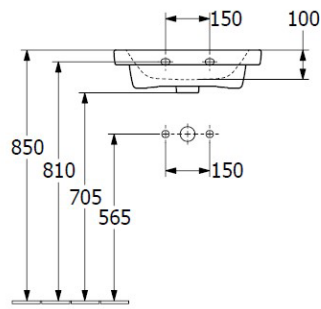

Subway 3.0 500 Wall Basin

Stone White, 1 Tap hole, Slot Overflow, TitanCeram

Product Image

Product Details

Code:	437050RWCB
Brand:	Villeroy & Boch
Range:	Subway 3.0
Warranty:	10 Years*
Product Width:	500 mm
Product Depth:	400 mm
Product Height:	45 mm

Additional Features

Technical Specification

Required Product
32mm Waste

Recommended Products
K316-D Pop Up Waste Series

Additional Notes

- TitanCeram Slim Edge Basin with Offset Slot Overflow

Installation Instructions

* Supplied with 9961 Mounting set

*Please visit argentaust.com.au/warranty to view the full warranty

Note: All dimensions are in millimetres and are subject to normal manufacturing variations. Always use the physical product measurements for cut-outs and rough-ins as the technical details shown may differ from the actual product. Use acetic cured silicone sealant. Do not use epoxy type adhesives. Clean with damp cloth. Do not use abrasive cleaners, liquids or pastes.