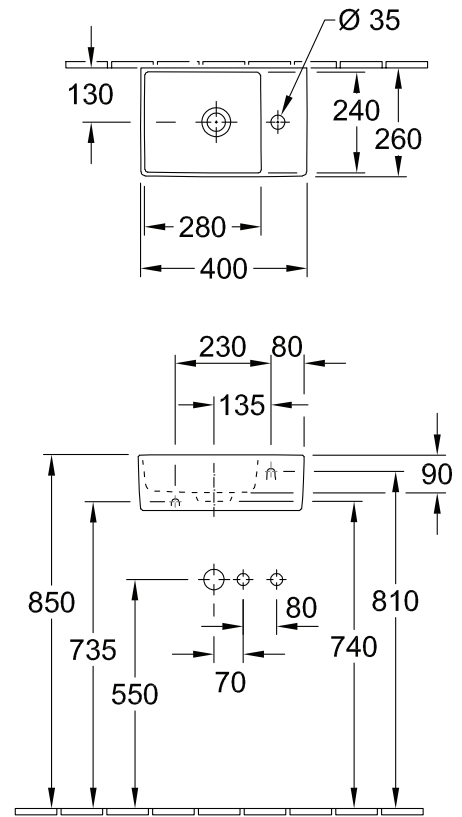

# MEMENTO 2.0 400 HAND WASH BASIN

Product Image	Technical Specification
---------------	-------------------------

## Description

Memento 2.0 400 Hand Wash Basin

**43234001B**      1 Tap Hole | No Overflow

## Additional Information

- TitanCeram
- Recommended waste K316-D
- Optional Front Towel Rail 874934D7