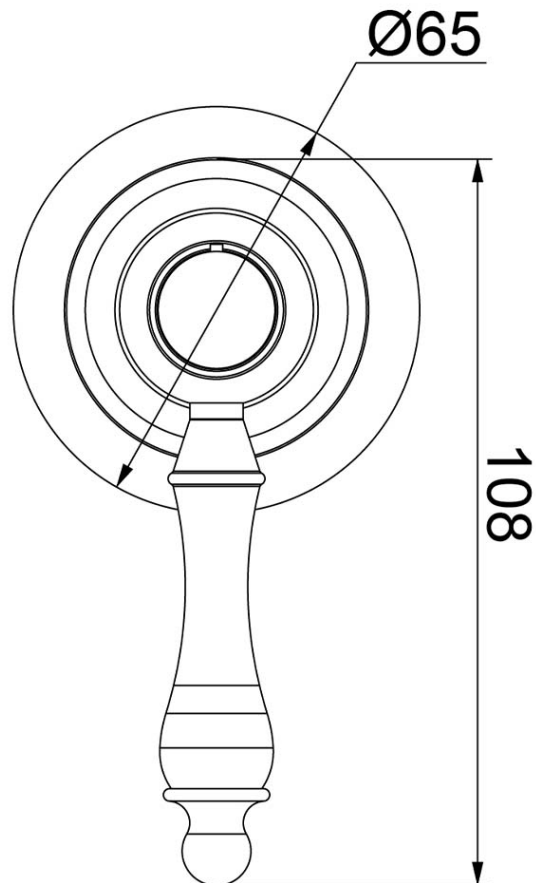

Avia 2.0 Shower Mixer Trim

Brushed Gold

Product Image

Product Details

Code:	4267585B
Brand:	Villeroy & Boch
Range:	Avia 2.0
Warranty:	15 Years*
WELS:	N/A

Additional Features

Technical Specification

Required Product

ColourChoice 7413300

Recommended Products

Additional Notes

- 35mm Ceramic Cartridge
- Compact 65mm Plate
- Matching Showers & Accessories

Installation Instructions

- * NOT COMPATIBLE WITH UNIVERSAL BODY
- * ONLY USE COLOURCHOICE BODY 7413300

*Please visit argentaust.com.au/warranty to view the full warranty

Note: All dimensions are in millimetres and are subject to normal manufacturing variations. It is recommended to use the physical product measurements for cut-outs and rough-ins as the technical details shown may differ from the actual product. Use acetic cured silicone sealant. Do not use epoxy type adhesives. Clean with damp cloth. Do not use abrasive cleaners, liquids or pastes.