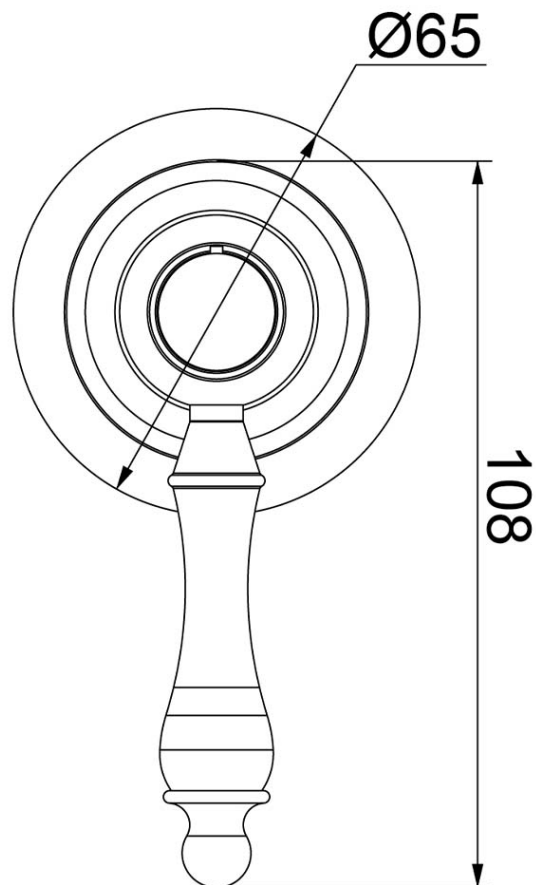

# Avia 2.0 Shower Mixer Trim

**Product Image** **Product Details**

**Code:** 4267561B  
**Brand:** Villeroy & Boch  
**Range:** Avia 2.0  
**Warranty:** 15 Years\*  
**WELS:** N/A

**Additional Features** **Technical Specification**

**Required Product**  
 ColourChoice 7413300

**Recommended Products**

**Additional Notes**

- 35mm Ceramic Cartridge
- Compact 65mm Plate
- Matching Showers & Accessories

**Installation Instructions**

- \* NOT COMPATIBLE WITH UNIVERSAL BODY
- \* ONLY USE COLOURCHOICE BODY 7413300

\*Please visit [argentaust.com.au/warranty](http://argentaust.com.au/warranty) to view the full warranty

*Note: All dimensions are in millimetres and are subject to normal manufacturing variations. It is recommended to use the physical product measurements for cut-outs and rough-ins as the technical details shown may differ from the actual product. Use acetic cured silicone sealant. Do not use epoxy type adhesives. Clean with damp cloth. Do not use abrasive cleaners, liquids or pastes.*