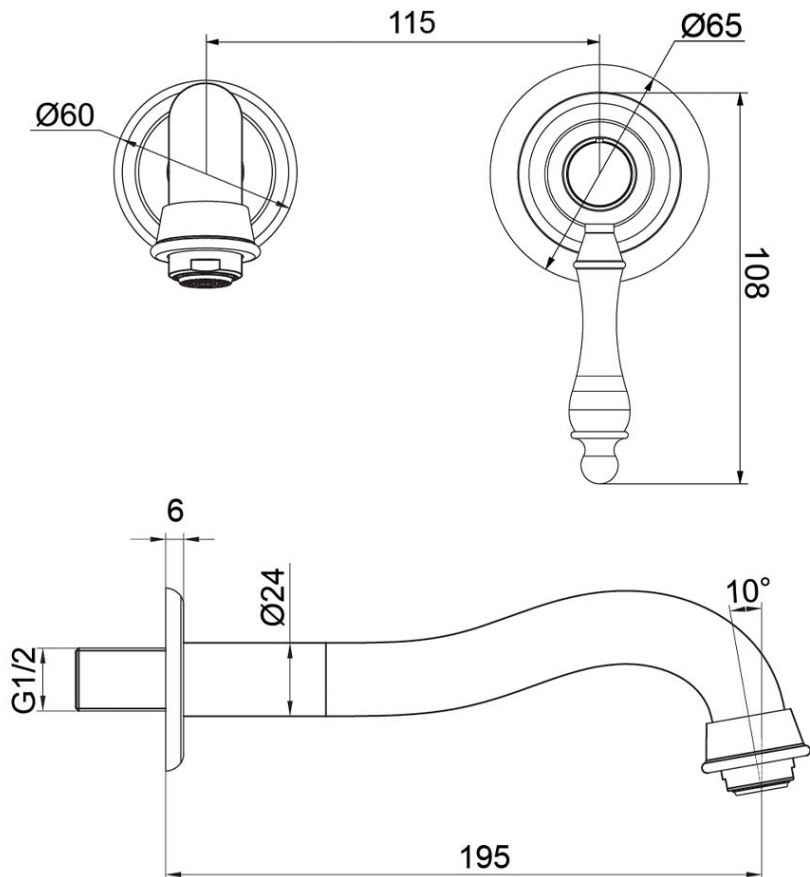

Avia 2.0 Wall Mounted Basin Trim

Brushed Gold

Product Image

Product Details

Code:	4264585B
Brand:	Villeroy & Boch
Range:	Avia 2.0
Warranty:	15 Years*
WELS:	5 Star 5 LPM, Reg #: T43051

Additional Features

Required Product
ColourChoice 8733500

Recommended Products

Additional Notes

- Lead Free
- 115mm Centres
- 35mm Ceramic Cartridge
- Spout Can Be Positioned On The Left Hand Side Of The Mixer Only
- Matching Showers & Accessories
- Use as a Bath Mixer By Changing To The Full Flow Aerator Provided In The Box

Installation Instructions

* NOT COMPATIBLE WITH UNIVERSAL BODY

* ONLY USE COLOURCHOICE BODY 8733500

Technical Specification

*Please visit argentaust.com.au/warranty to view the full warranty

Note: All dimensions are in millimetres and are subject to normal manufacturing variations. It is recommended to use the physical product measurements for cut-outs and rough-ins as the technical details shown may differ from the actual product. Use acetic cured silicone sealant. Do not use epoxy type adhesives. Clean with damp cloth. Do not use abrasive cleaners, liquids or pastes.