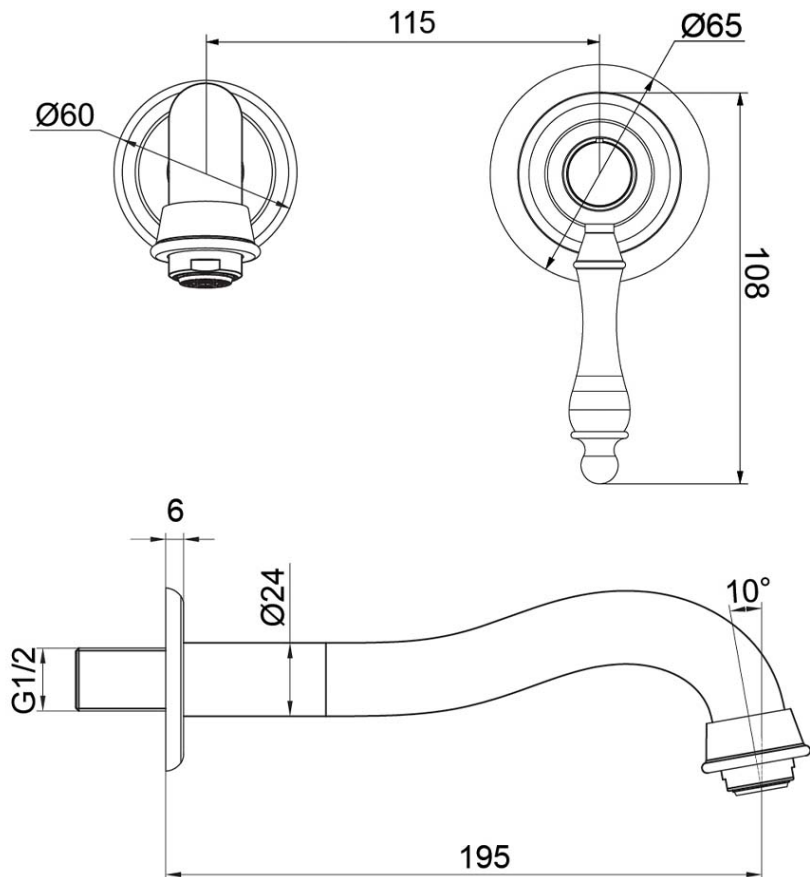

Avia 2.0 Wall Mounted Basin Trim

Brushed Nickel

Product Image

Product Details

Code: 4264580B
Brand: Villeroy & Boch
Range: Avia 2.0
Warranty: 15 Years*
WELS: 5 Star 5 LPM, Reg #: T43051

Additional Features

Required Product
 ColourChoice 8733500

Recommended Products

Additional Notes

- Lead Free
- 115mm Centres
- 35mm Ceramic Cartridge
- Spout Can Be Positioned On The Left Hand Side Of The Mixer Only
- Matching Showers & Accessories
- Use as a Bath Mixer By Changing To The Full Flow Aerator Provided In The Box

Installation Instructions

- * NOT COMPATIBLE WITH UNIVERSAL BODY
- * ONLY USE COLOURCHOICE BODY 8733500

Technical Specification

*Please visit argentaust.com.au/warranty to view the full warranty

Note: All dimensions are in millimetres and are subject to normal manufacturing variations. It is recommended to use the physical product measurements for cut-outs and rough-ins as the technical details shown may differ from the actual product. Use acetic cured silicone sealant. Do not use epoxy type adhesives. Clean with damp cloth. Do not use abrasive cleaners, liquids or pastes.