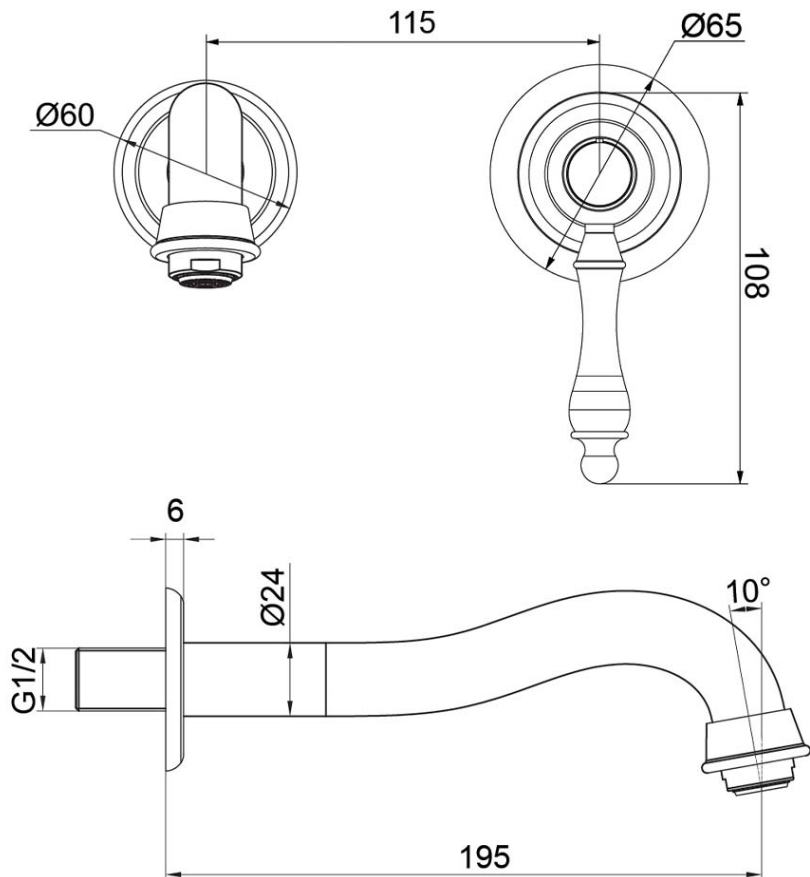

Avia 2.0 Wall Mounted Basin Trim

Product Image

Product Details

Code:	4264561B
Brand:	Villeroy & Boch
Range:	Avia 2.0
Warranty:	15 Years*
WELS:	5 Star 5 LPM, Reg #: T43051

Additional Features

Required Product
ColourChoice 8733500

Recommended Products

Additional Notes

- Lead Free
- 115mm Centres
- 35mm Ceramic Cartridge
- Spout Can Be Positioned On The Left Hand Side Of The Mixer Only
- Matching Showers & Accessories
- Use as a Bath Mixer By Changing To The Full Flow Aerator Provided In The Box

Installation Instructions

* NOT COMPATIBLE WITH UNIVERSAL BODY

* ONLY USE COLOURCHOICE BODY 8733500

Technical Specification

*Please visit argentaust.com.au/warranty to view the full warranty

Note: All dimensions are in millimetres and are subject to normal manufacturing variations. It is recommended to use the physical product measurements for cut-outs and rough-ins as the technical details shown may differ from the actual product. Use acetic cured silicone sealant. Do not use epoxy type adhesives. Clean with damp cloth. Do not use abrasive cleaners, liquids or pastes.