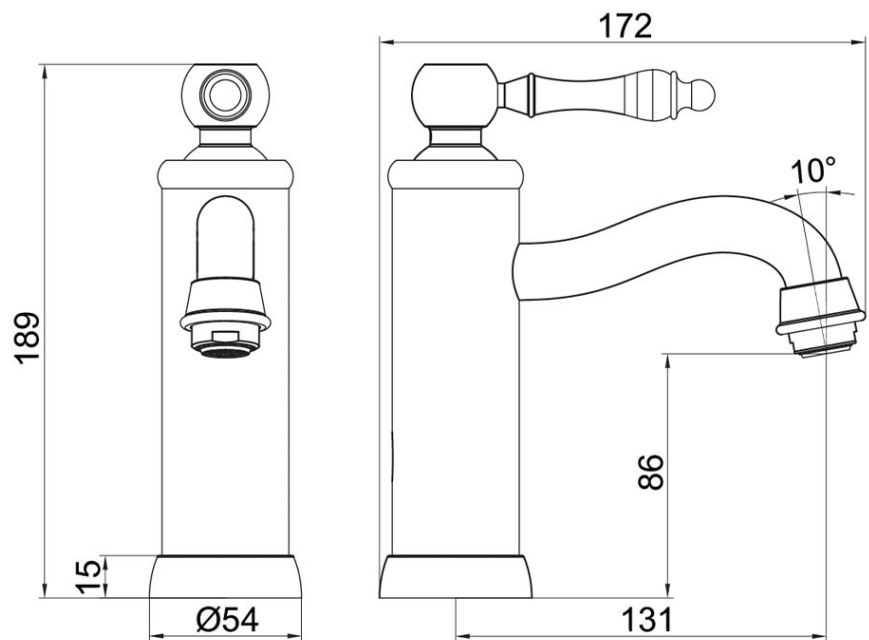

Avia 2.0 Basin Mixer

Brushed Nickel

Product Image

Product Details

Code: 4263580
Brand: Villeroy & Boch
Range: Avia 2.0
Warranty: 15 Years*
WELS: 6 Star 4.5 LPM, Reg #: T43048

Additional Features

Technical Specification

Required Product

Recommended Products

Additional Notes

- Lead Free
- 35mm Ceramic Cartridge
- Water & Energy Efficient
- Matching Showers & Accessories

*Please visit argentaust.com.au/warranty to view the full warranty

Note: All dimensions are in millimetres and are subject to normal manufacturing variations. It is recommended to use the physical product measurements for cut-outs and rough-ins as the technical details shown may differ from the actual product. Use acetic cured silicone sealant. Do not use epoxy type adhesives. Clean with damp cloth. Do not use abrasive cleaners, liquids or pastes.