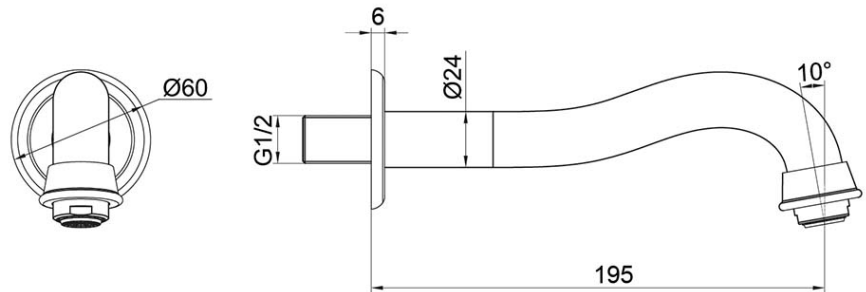

Additional Features	Technical Specification

Required Product

Recommended Products

Additional Notes

- Lead Free
- Matching Showers & Accessories