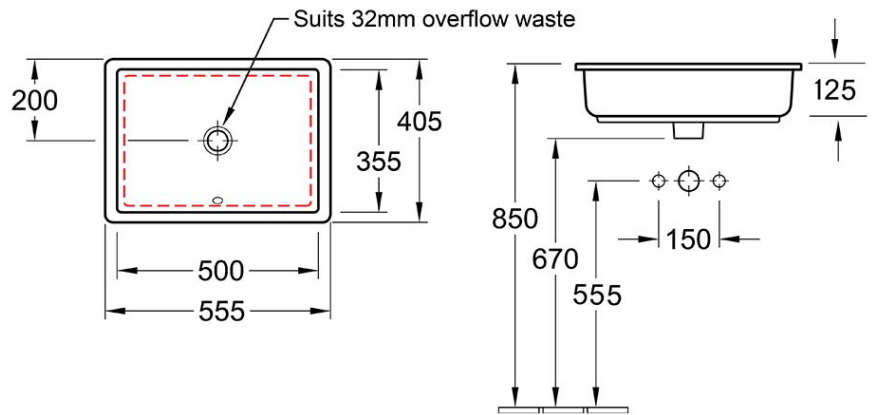

Architectura 500 Rectangular Under Counter Basin

No Tap Hole

Product Image **Product Details**

Code: 41525001
Brand: Villeroy & Boch
Range: Architectura
Warranty: 10 Years*
Product Width: 500 mm
Product Depth: 350 mm
WELS: N/A

Additional Features **Technical Specification**

Required Product

Recommended Products
 K316-D PUW Series

Additional Notes

- Water capacity to bottom of overflow - 14.2lt
- Basin cutout in stone should be 8-10mm smaller all round than the basin ID

Installation Instructions

- * Position logo visible at the back of the basin
- * No cut out should be attempted in the benchtop without having the basins on hand

*Please visit argentaust.com.au/warranty to view the full warranty

Note: All dimensions are in millimetres and are subject to normal manufacturing variations. Always use the physical product measurements for cut-outs and rough-ins as the technical details shown may differ from the actual product. Use acetic cured silicone sealant. Do not use epoxy type adhesives. Clean with damp cloth. Do not use abrasive cleaners, liquids or pastes.