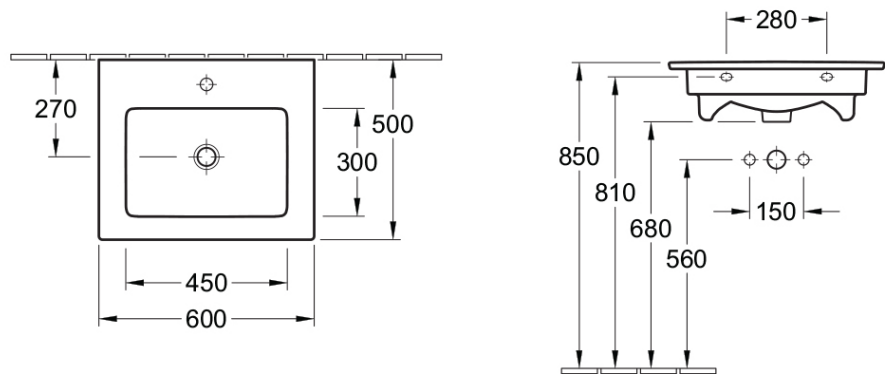

Venticello 600 Wall Basin

1 Tap Hole

Product Image

Product Details

SKU:	41246001CB
Brand:	Villeroy & Boch
Range:	Venticello
Warranty:	10 Years
Product Width:	600 mm
Product Depth:	500 mm
WELS:	N/A

Additional Features

Required Product
32mm Waste fitting with overflow

Recommended Products
929645D7 Front Towel Rail

Technical Specification

Additional Notes
* Series K316-D PUW 32mm

Note: All dimensions are in millimetres and are subject to normal manufacturing variations. Always use the physical product measurements for cut-outs and rough-ins as the technical details shown may differ from the actual product. Use acetic cured silicone sealant. Do not use epoxy type adhesives. Clean with damp cloth. Do not use abrasive cleaners, liquids or pastes.