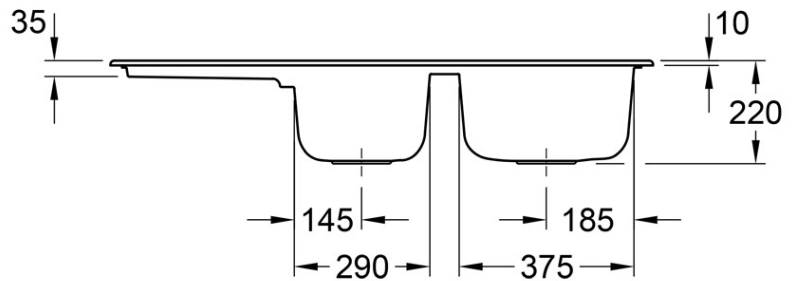

*Please visit argentaust.com.au/warranty to view the full warranty

Note: All dimensions are in millimetres and are subject to normal manufacturing variations. It is recommended to use the physical product measurements for cut-outs and rough-ins as the technical details shown may differ from the actual product. Use acetic cured silicone sealant. Do not use epoxy type adhesives. Clean with damp cloth. Do not use abrasive cleaners, liquids or pastes.