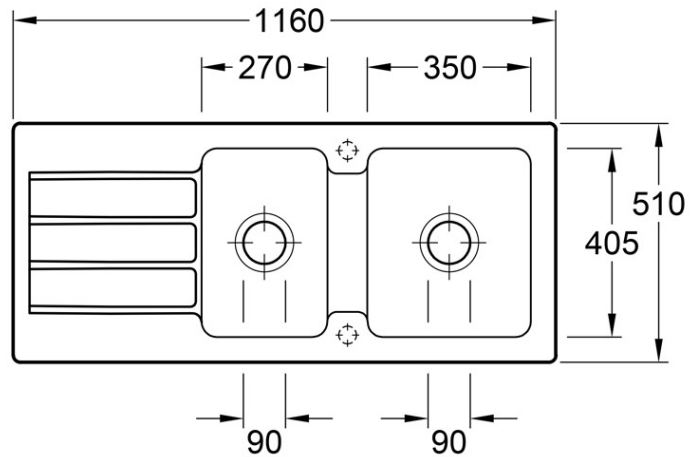

*Please visit argentaust.com.au/warranty to view the full warranty

Note: All dimensions are in millimetres and are subject to normal manufacturing variations. It is recommended to use the physical product measurements for cut-outs and rough-ins as the technical details shown may differ from the actual product. Use acetic cured silicone sealant. Do not use epoxy type adhesives. Clean with damp cloth. Do not use abrasive cleaners, liquids or pastes.