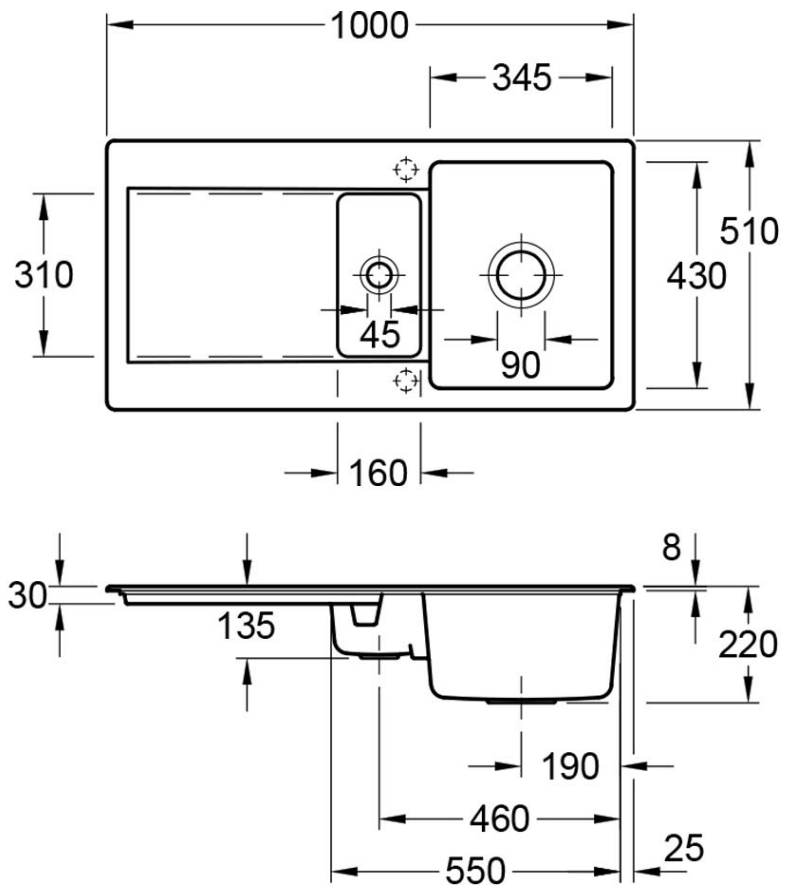

Siluet 1000 1&1/3 Sink

No Tap Hole | Pure Black | Ceramic Plus

Product Image

Product Details

Code:	333701R7CB
Brand:	Villeroy & Boch
Range:	Siluet
Warranty:	10 Years*
Product Width:	1000 mm
Product Height:	510 mm
Product Depth:	220 mm
Litre Capacity:	40 L

Additional Features

Required Product

Recommended Products

Additional Notes

- TitanCeram

Technical Specification

*Please visit argentaust.com.au/warranty to view the full warranty

Note: All dimensions are in millimetres and are subject to normal manufacturing variations. Always use the physical product measurements for cut-outs and rough-ins as the technical details shown may differ from the actual product. Use acetic cured silicone sealant. Do not use epoxy type adhesives. Clean with damp cloth. Do not use abrasive cleaners, liquids or pastes.