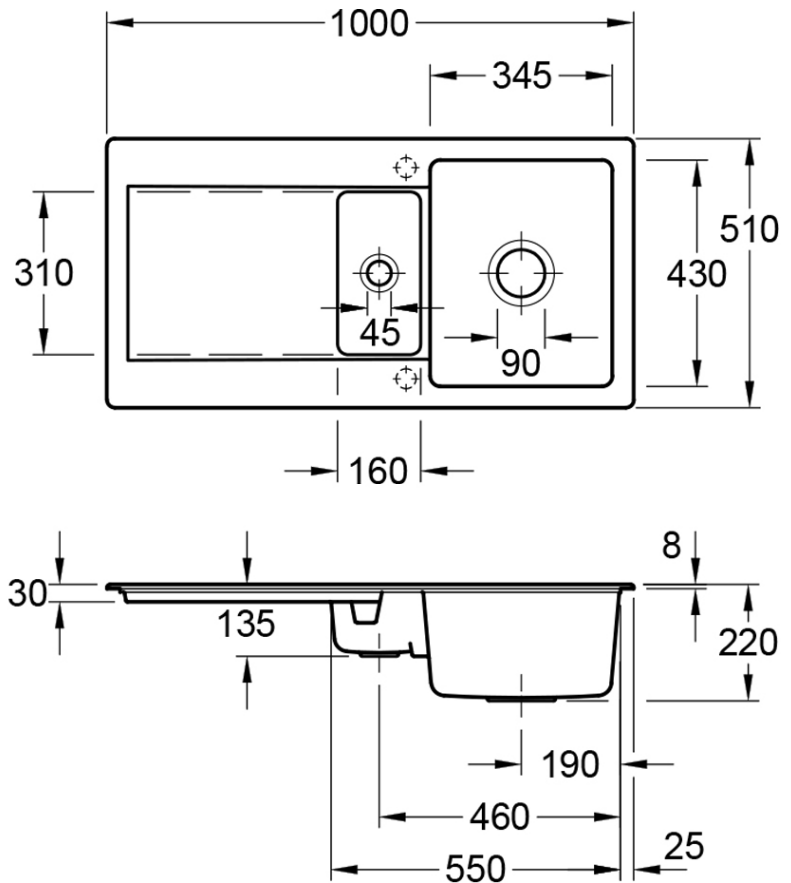

Siluet 1000 1&1/3 Sink

Left Hand Drainer | 1 Tap Hole | Ceramic Plus

Product Image

Product Details

Code:	333701R1RTB
Brand:	Villeroy & Boch
Range:	Siluet
Warranty:	10 Years*
Product Width:	1000 mm
Product Height:	510 mm
Product Depth:	220 mm
Litre Capacity:	40 L

Additional Features

Technical Specification

Required Product

Recommended Products

Additional Notes

- TitanCeram

*Please visit argentaust.com.au/warranty to view the full warranty

Note: All dimensions are in millimetres and are subject to normal manufacturing variations. Always use the physical product measurements for cut-outs and rough-ins as the technical details shown may differ from the actual product. Use acetic cured silicone sealant. Do not use epoxy type adhesives. Clean with damp cloth. Do not use abrasive cleaners, liquids or pastes.