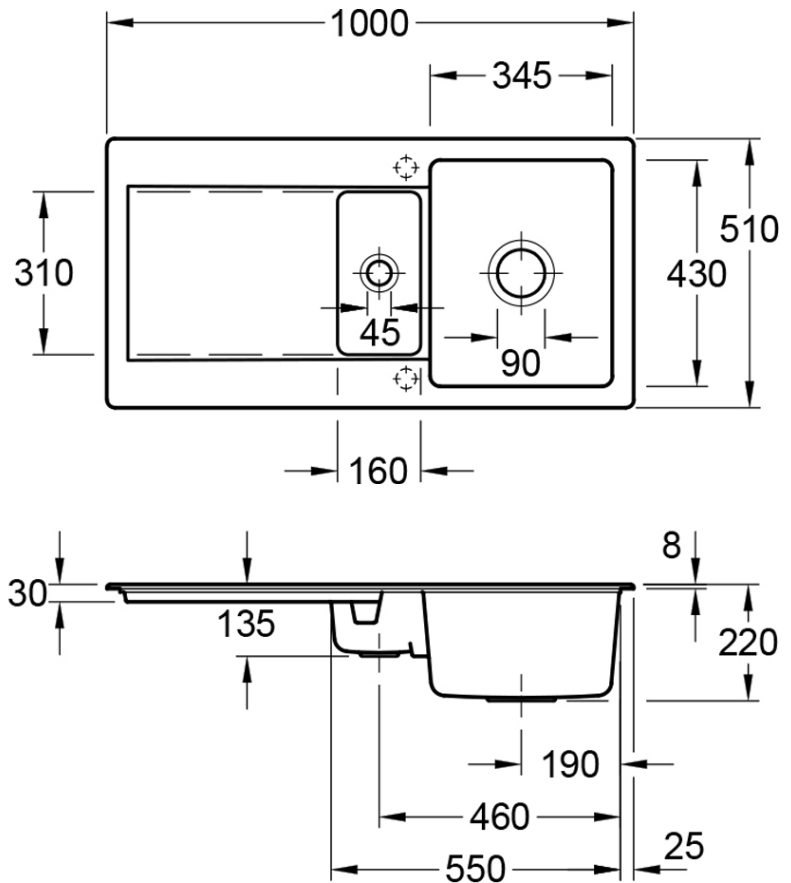

Siluet 1000 1&1/3 Sink

Right Hand Drainer | 1 Tap Hole | Ceramic Plus

Product Image

Product Details

Code:	333701R1LTB
Brand:	Villeroy & Boch
Range:	Siluet
Warranty:	10 Years*
Product Width:	1000 mm
Product Height:	510 mm
Product Depth:	220 mm
Litre Capacity:	40 L

Additional Features

Technical Specification

Required Product

Recommended Products

Additional Notes

- TitanCeram

*Please visit argentaust.com.au/warranty to view the full warranty

Note: All dimensions are in millimetres and are subject to normal manufacturing variations. Always use the physical product measurements for cut-outs and rough-ins as the technical details shown may differ from the actual product. Use acetic cured silicone sealant. Do not use epoxy type adhesives. Clean with damp cloth. Do not use abrasive cleaners, liquids or pastes.