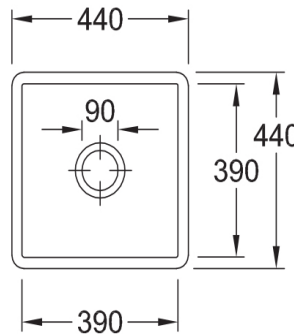

Subway 50 440 Under Counter Sink

No Tap Hole | CeramicPlus

Product Image

Product Details

Code:	332501R1CB
Brand:	Villeroy & Boch
Range:	Subway
Warranty:	10 Years*
Product Width:	440 mm
Product Height:	440 mm
Product Depth:	213 mm
Litre Capacity:	27 L

Additional Features

Technical Specification

Required Product

Recommended Products

Additional Notes

- With Overflow & Basket Waste Fittings

*Please visit argentaust.com.au/warranty to view the full warranty

Note: All dimensions are in millimetres and are subject to normal manufacturing variations. Always use the physical product measurements for cut-outs and rough-ins as the technical details shown may differ from the actual product. Use acetic cured silicone sealant. Do not use epoxy type adhesives. Clean with damp cloth. Do not use abrasive cleaners, liquids or pastes.