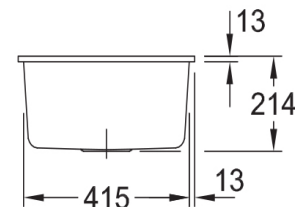

Subway 50 440 Under Counter Sink

No Tap Hole | CeramicPlus

Product Image

Product Details

Code:	332501R1CB
Brand:	Villeroy & Boch
Range:	Subway
Warranty:	10 Years*
Product Width:	440 mm
Product Height:	440 mm
Product Depth:	213 mm
Litre Capacity:	27 L

Additional Features

Technical Specification

Required Product

Recommended Products

Additional Notes

- With Overflow & Basket Waste Fittings

*Please visit argentaust.com.au/warranty to view the full warranty

Note: All dimensions are in millimetres and are subject to normal manufacturing variations. Always use the physical product measurements for cut-outs and rough-ins as the technical details shown may differ from the actual product. Use acetic cured silicone sealant. Do not use epoxy type adhesives. Clean with damp cloth. Do not use abrasive cleaners, liquids or pastes.