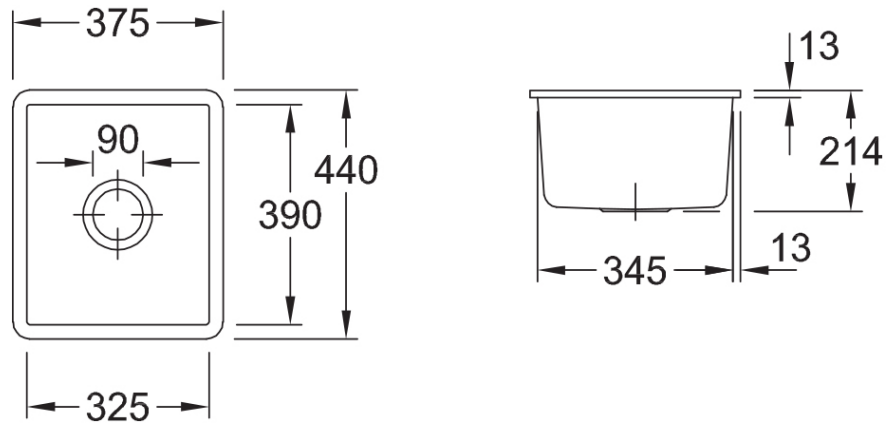

Additional Features **Technical Specification**

Required Product

Recommended Products

Additional Notes

- With Overflow & Basket Waste Fittings