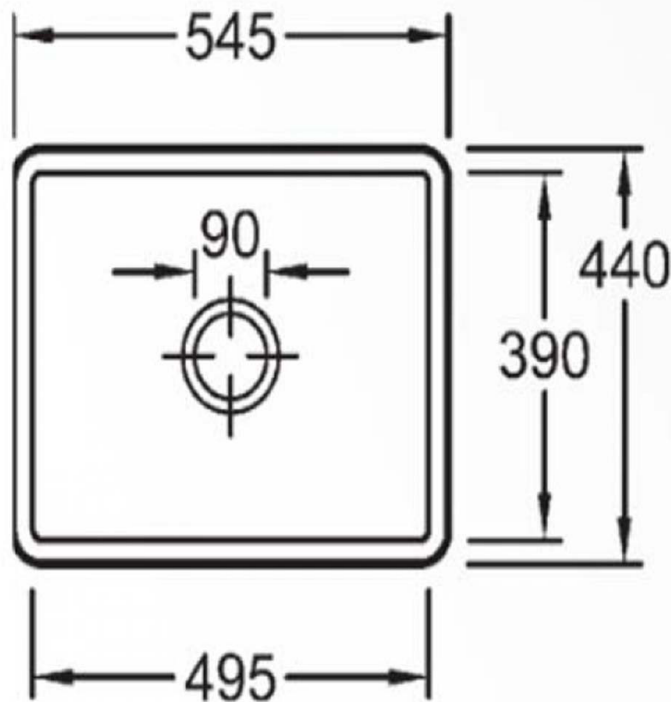

*Please visit argentaust.com.au/warranty to view the full warranty

Note: All dimensions are in millimetres and are subject to normal manufacturing variations. Always use the physical product measurements for cut-outs and rough-ins as the technical details shown may differ from the actual product. Use acetic cured silicone sealant. Do not use epoxy type adhesives. Clean with damp cloth. Do not use abrasive cleaners, liquids or pastes.