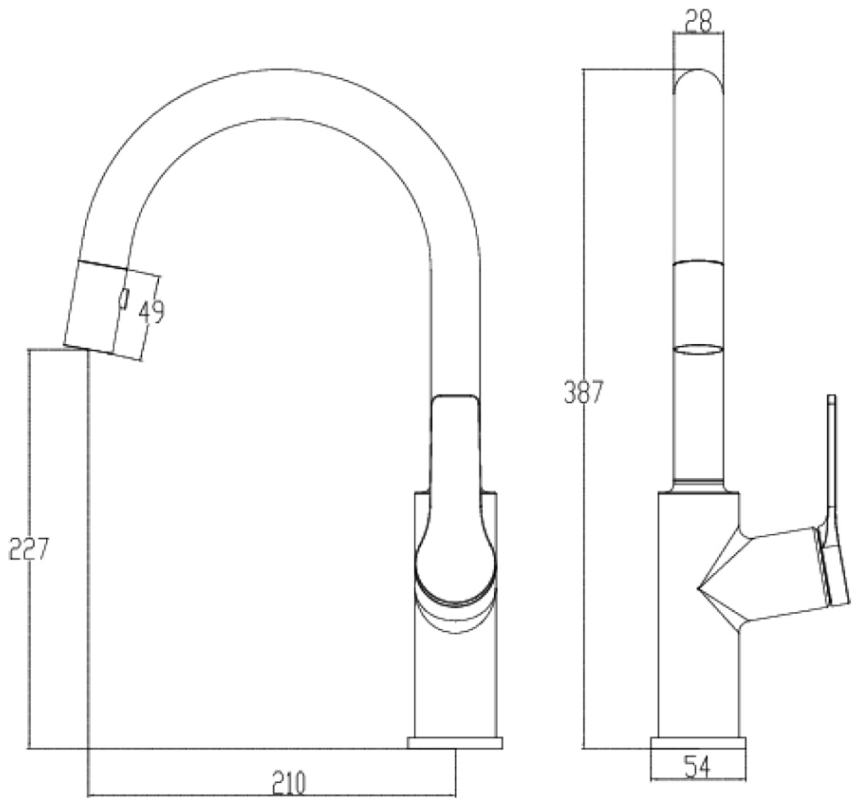

Architectura Kitchen Mixer Pull Out Spray

Brushed Nickel

Product Image

Product Details

Code: 2158880
Brand: Villeroy & Boch
Range: Architectura
Warranty: 15 Years*
WELS: 5 Star 5.5 LPM, Reg #: T43577

Additional Features

Technical Specification

Required Product

Recommended Products

Additional Notes

- Lead Free
- 35mm Ceramic Cartridge
- 360 Degree Swivel Range

*Please visit argentaust.com.au/warranty to view the full warranty

Note: All dimensions are in millimetres and are subject to normal manufacturing variations. Always use the physical product measurements for cut-outs and rough-ins as the technical details shown may differ from the actual product. Use acetic cured silicone sealant. Do not use epoxy type adhesives. Clean with damp cloth. Do not use abrasive cleaners, liquids or pastes.