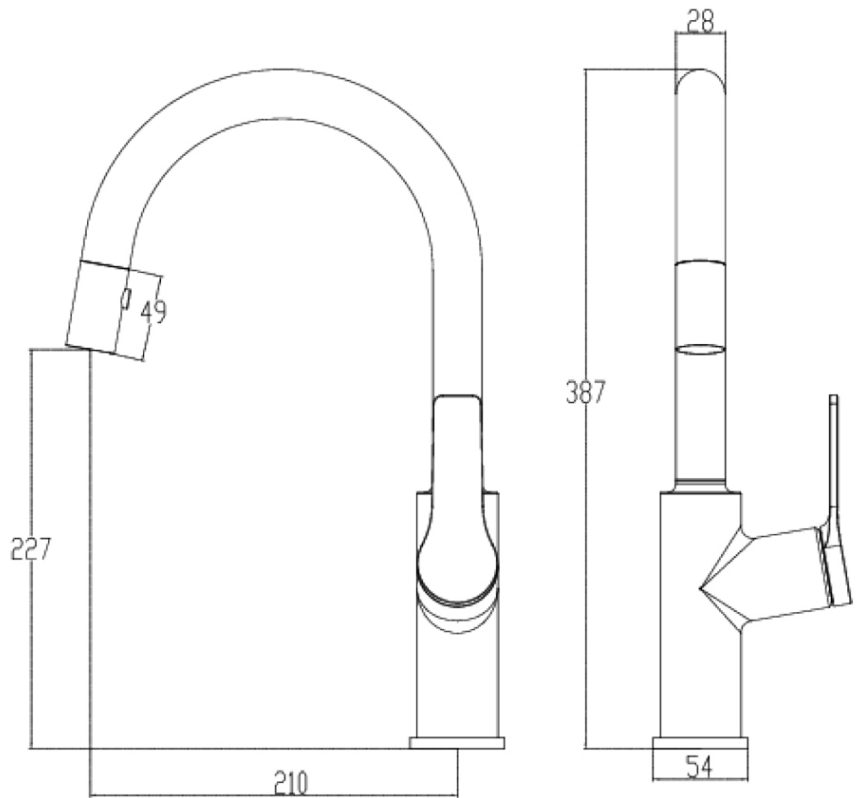

Architectura Kitchen Mixer Pull Out Spray

Product Image

Product Details

Code: 2158861
Brand: Villeroy & Boch
Range: Architectura
Warranty: 15 Years*
WELS: 5 Star 5.5 LPM, Reg #: T43577

Additional Features

Technical Specification

Required Product

Recommended Products

Additional Notes

- Lead Free
- 35mm Ceramic Cartridge
- 360 Degree Swivel Range

*Please visit argentaust.com.au/warranty to view the full warranty

Note: All dimensions are in millimetres and are subject to normal manufacturing variations. Always use the physical product measurements for cut-outs and rough-ins as the technical details shown may differ from the actual product. Use acetic cured silicone sealant. Do not use epoxy type adhesives. Clean with damp cloth. Do not use abrasive cleaners, liquids or pastes.