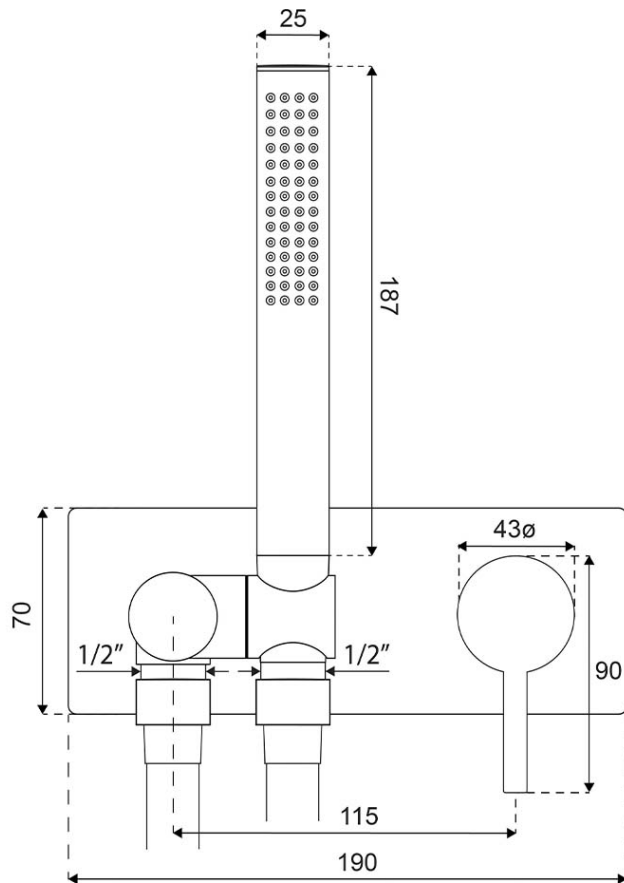

# Vita Wall Mounted Bath Shower Set

**Product Image** **Product Details**

**Code:** 1109261B  
**Brand:** Villeroy & Boch  
**Range:** Vita  
**Warranty:** 15 Years\*  
**WELS:** 3 Star 9 LPM, Reg #: S18196

**Additional Features** **Technical Specification**

**Required Product**  
 TVW0035161

**Recommended Products**

**Additional Notes**

- 1 Function Handpiece with Angel Adjustment
- Easy Clean Silicon Nozzles
- 1.6m Shower Hose
- 115mm Centres
- 35mm Cartridge
- Handpiece Can Be Positioned On Left Hand Side Of The Mixer Only

**Installation Instructions**  
 \* ONLY USE COLOURCHOICE BODY TVW0035161

\*Please visit [argentaust.com.au/warranty](http://argentaust.com.au/warranty) to view the full warranty

*Note: All dimensions are in millimetres and are subject to normal manufacturing variations. Always use the physical product measurements for cut-outs and rough-ins as the technical details shown may differ from the actual product. Use acetic cured silicone sealant. Do not use epoxy type adhesives. Clean with damp cloth. Do not use abrasive cleaners, liquids or pastes.*