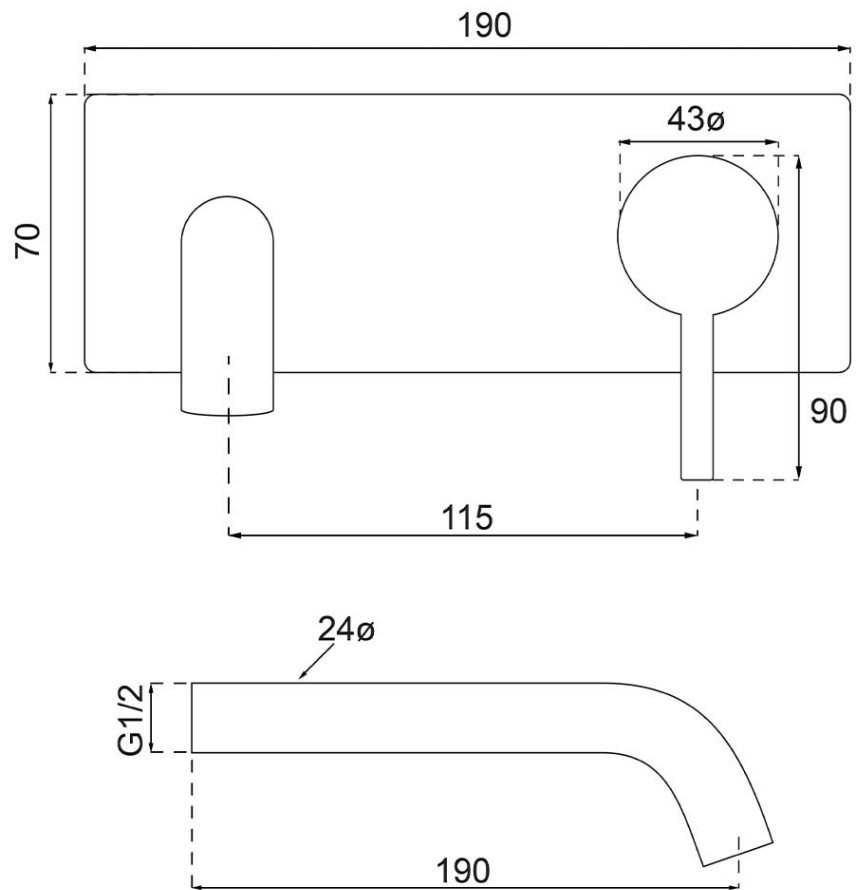

Additional Features **Technical Specification**

Required Product
ColourChoice 8733500

Recommended Products

Additional Notes

- Lead Free
- 115mm Centres
- 35mm Ceramic Cartridge
- Spout Can Be Positioned On The Left Hand Side Of The Mixer Only
- Use as a Bath Mixer By Changing To The Full Flow Aerator Provided In The Box

Installation Instructions

- NOT COMPATIBLE WITH UNIVERSAL BODY
- ONLY USE COLOURCHOICE BODY 8733500