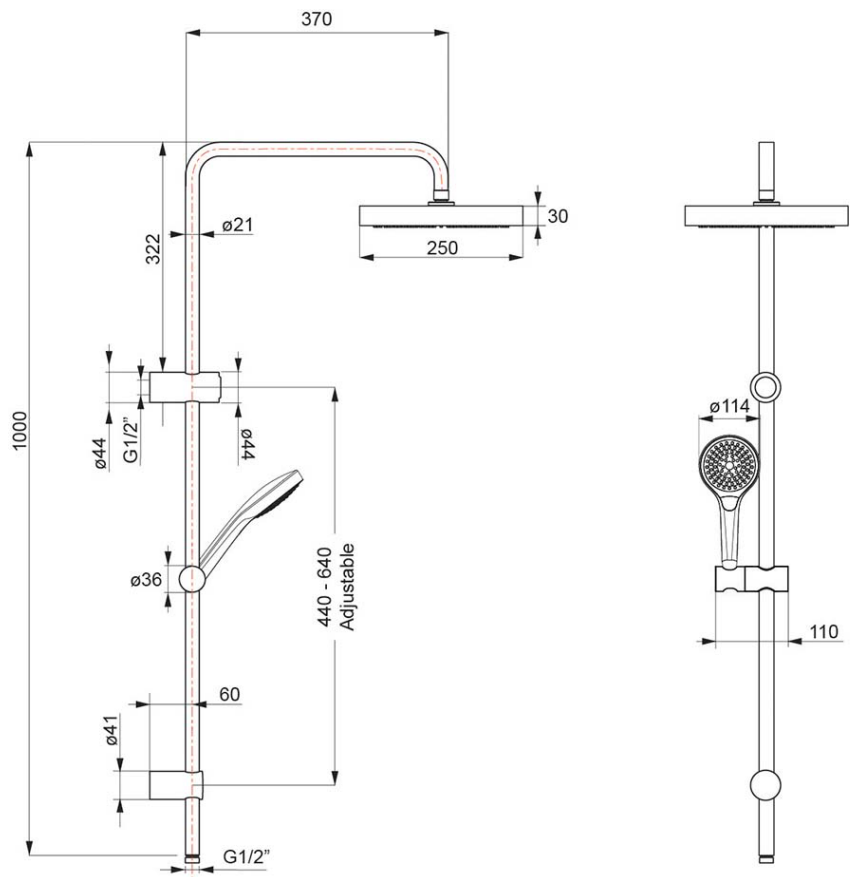

Embrace 250 Shower System

Brushed Gold

Product Image

Product Details

Code:	1008385B
Brand:	Villeroy & Boch
Range:	Embrace
Warranty:	7 Years*
WELS:	HH 3 Star (OH 4 Star) Star 9 LPM, Reg
#: S18199	

Additional Features

Technical Specification

Required Product

Recommended Products

Additional Notes

- 250Ø Overhead
- 110Ø 3 Function Handpiece
- Easy Clean Silicon Nozzles
- 1600mm Shower Hose
- Push Button Diverter Activation

*Please visit argentaust.com.au/warranty to view the full warranty

Note: All dimensions are in millimetres and are subject to normal manufacturing variations. It is recommended to use the physical product measurements for cut-outs and rough-ins as the technical details shown may differ from the actual product. Use acetic cured silicone sealant. Do not use epoxy type adhesives. Clean with damp cloth. Do not use abrasive cleaners, liquids or pastes.