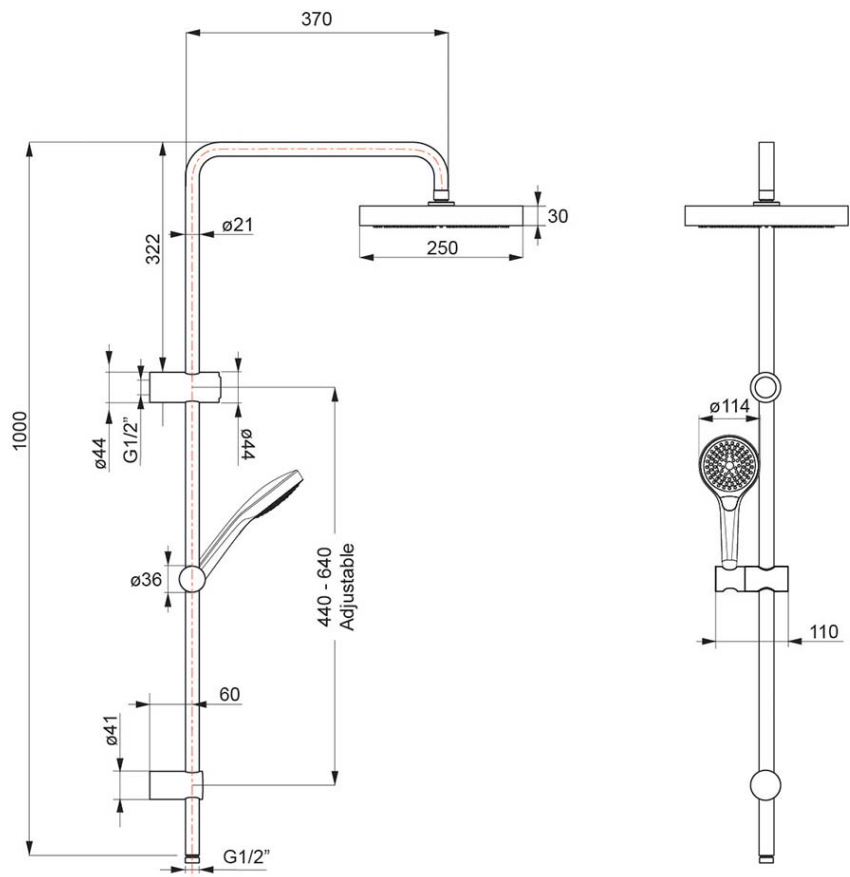

Embrace 250 Shower System

Product Image

Product Details

Code: 1008361B
Brand: Villeroy & Boch
Range: Embrace
Warranty: 15 Years*
WELS: HH 3 Star (OH 4 Star) Star 9 LPM, Reg
#: S18199

Additional Features

Technical Specification

Required Product

Recommended Products

Additional Notes

- 250Ø Overhead
- 110Ø 3 Function Handpiece
- Easy Clean Silicon Nozzles
- 1600mm Shower Hose
- Push Button Diverter Activation

*Please visit argentaust.com.au/warranty to view the full warranty

Note: All dimensions are in millimetres and are subject to normal manufacturing variations. It is recommended to use the physical product measurements for cut-outs and rough-ins as the technical details shown may differ from the actual product. Use acetic cured silicone sealant. Do not use epoxy type adhesives. Clean with damp cloth. Do not use abrasive cleaners, liquids or pastes.