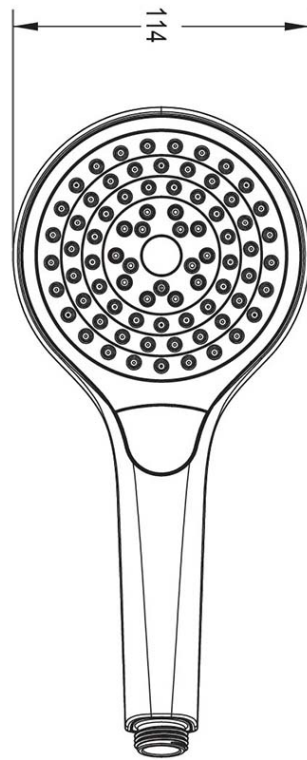

Embrace Handpiece
Matte Black

Product Image

Product Details

Code: **1005495B**
 Brand: Villeroy & Boch
 Range: Embrace
 Warranty: 7 Years*
 WELS: 3 Star 9 LPM, Reg #: S13228

Additional Features

Technical Specification

Required Product

Recommended Products

Additional Notes

- Easy Clean Silicon Nozzles
- One Touch Selector Button

*Please visit argentaust.com.au/warranty to view the full warranty

Note: All dimensions are in millimetres and are subject to normal manufacturing variations. It is recommended to use the physical product measurements for cut-outs and rough-ins as the technical details shown may differ from the actual product. Use acetic cured silicone sealant. Do not use epoxy type adhesives. Clean with damp cloth. Do not use abrasive cleaners, liquids or pastes.