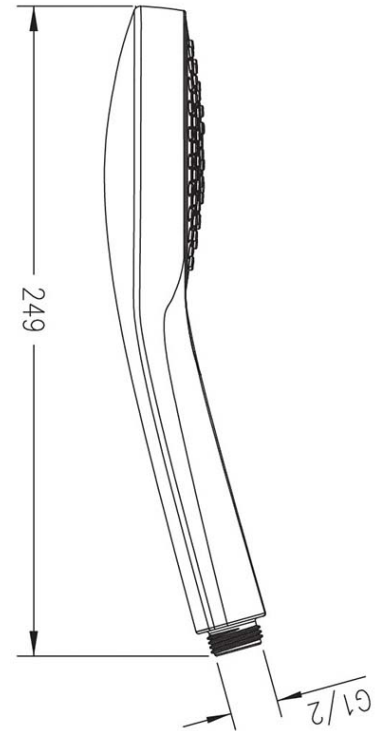

Embrace Handpiece
Matte Black

Product Image

Product Details

Code: **1005495B**
 Brand: Villeroy & Boch
 Range: Embrace
 Warranty: 7 Years*
 WELS: 3 Star 9 LPM, Reg #: S13228

Additional Features

Technical Specification

Required Product

Recommended Products

Additional Notes

- Easy Clean Silicon Nozzles
- One Touch Selector Button

*Please visit argentaust.com.au/warranty to view the full warranty

Note: All dimensions are in millimetres and are subject to normal manufacturing variations. It is recommended to use the physical product measurements for cut-outs and rough-ins as the technical details shown may differ from the actual product. Use acetic cured silicone sealant. Do not use epoxy type adhesives. Clean with damp cloth. Do not use abrasive cleaners, liquids or pastes.