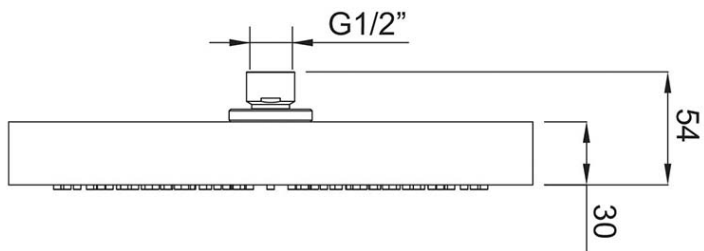

*Please visit argentaust.com.au/warranty to view the full warranty

Note: All dimensions are in millimetres and are subject to normal manufacturing variations. It is recommended to use the physical product measurements for cut-outs and rough-ins as the technical details shown may differ from the actual product. Use acetic cured silicone sealant. Do not use epoxy type adhesives. Clean with damp cloth. Do not use abrasive cleaners, liquids or pastes.