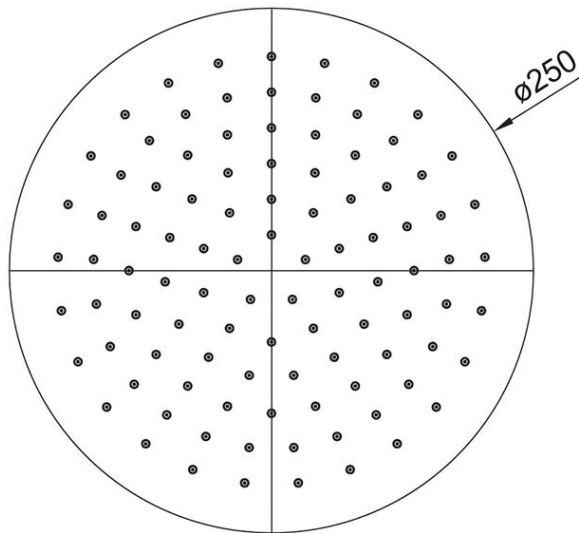

*Please visit argentaust.com.au/warranty to view the full warranty

Note: All dimensions are in millimetres and are subject to normal manufacturing variations. It is recommended to use the physical product measurements for cut-outs and rough-ins as the technical details shown may differ from the actual product. Use acetic cured silicone sealant. Do not use epoxy type adhesives. Clean with damp cloth. Do not use abrasive cleaners, liquids or pastes.