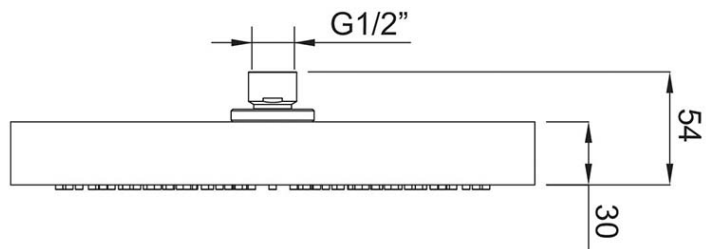

Embrace Elite 250 Overhead Shower

Brushed Gold

Product Image

Product Details

Code: 1004185B
Brand: Villeroy & Boch
Range: Embrace
Warranty: 7 Years*
WELS: 3 Star 9 LPM, Reg #: S18193

Additional Features

Technical Specification

Required Product

Recommended Products

Additional Notes

- 304 Stainless Steel
- Easy Clean Silicon Nozzles
- Shower Arm Not Included

*Please visit argentaust.com.au/warranty to view the full warranty

Note: All dimensions are in millimetres and are subject to normal manufacturing variations. It is recommended to use the physical product measurements for cut-outs and rough-ins as the technical details shown may differ from the actual product. Use acetic cured silicone sealant. Do not use epoxy type adhesives. Clean with damp cloth. Do not use abrasive cleaners, liquids or pastes.