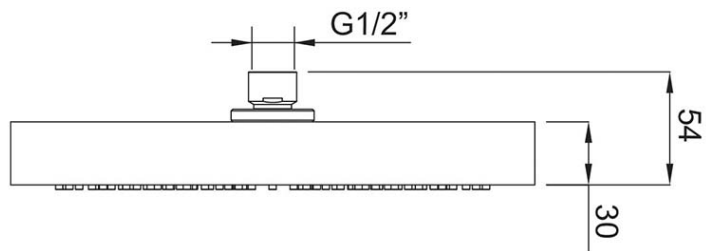

Embrace Elite 250 Overhead Shower

Product Image **Product Details**

Code: 1004161B
Brand: Villeroy & Boch
Range: Embrace
Warranty: 15 Years*
WELS: 3 Star 9 LPM, Reg #: S18193

Additional Features **Technical Specification**

Required Product

Recommended Products

Additional Notes

- 304 Stainless Steel
- Easy Clean Silicon Nozzles
- Shower Arm Not Included

*Please visit argentaust.com.au/warranty to view the full warranty

Note: All dimensions are in millimetres and are subject to normal manufacturing variations. It is recommended to use the physical product measurements for cut-outs and rough-ins as the technical details shown may differ from the actual product. Use acetic cured silicone sealant. Do not use epoxy type adhesives. Clean with damp cloth. Do not use abrasive cleaners, liquids or pastes.